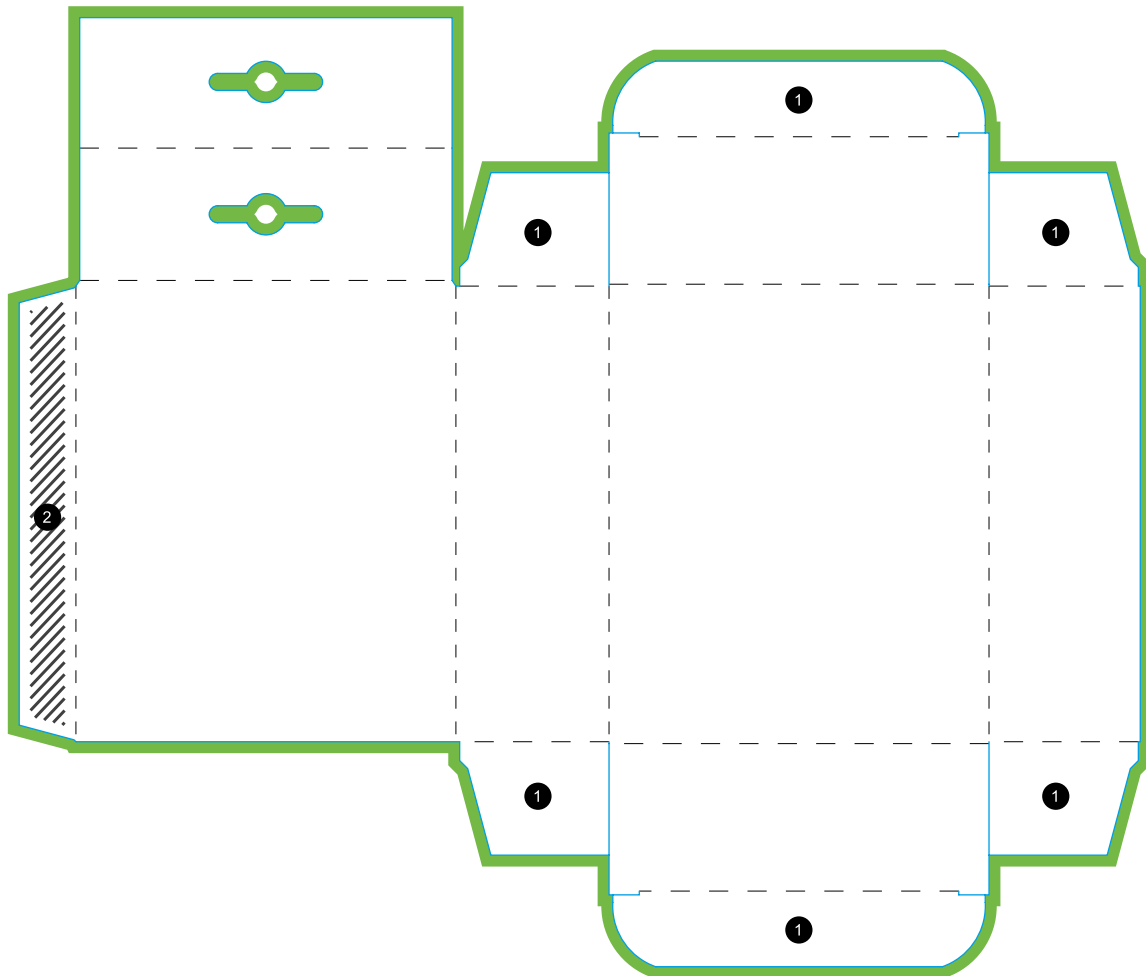

Folding Carton with Tuck in Flap Bottom/Top and Euro Slot Hanger

- 1 Flap
- 2 Glue flap

Please do not delete cutting die!

EXPLANATIONS

- Information area
This area is where you should place your text and images.
- Bleed (3 mm)
Place backgrounds and bleed-off images in this additional area in order to prevent white borders after trimming.

- Colourless area (Adhesive area)
Keep this area free of any designs.
- Folding line
This is where your product will be folded.
- Preformation line / cutting line
This is where your product will be punched / cut.